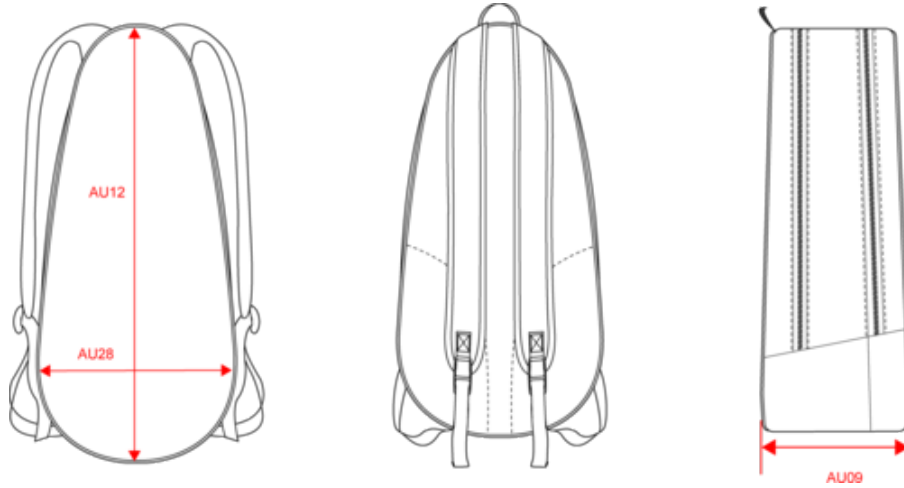

KI0382

Padel racket backpack

Dimensions (cm)

Measurements in cm	One size
AU09 - Depth of bottom part	19.00
AU12 - Total height	48.50
AU28 - Bottom width	29.00

KI0382

Padel racket backpack

Colours information

Black

RVB : 35,35,37
Pantone C : Black
Pantone TCX : 19-4004TCX

Logistic

1

15

Sizes	Width (cm)	Height (cm)	Length (cm)	Net weight (kg)	Gross weight (kg)	Pieces/Box	Pieces/Bundle
One Size	36.00	47.00	55.00	4.10000	5.10000	15	1